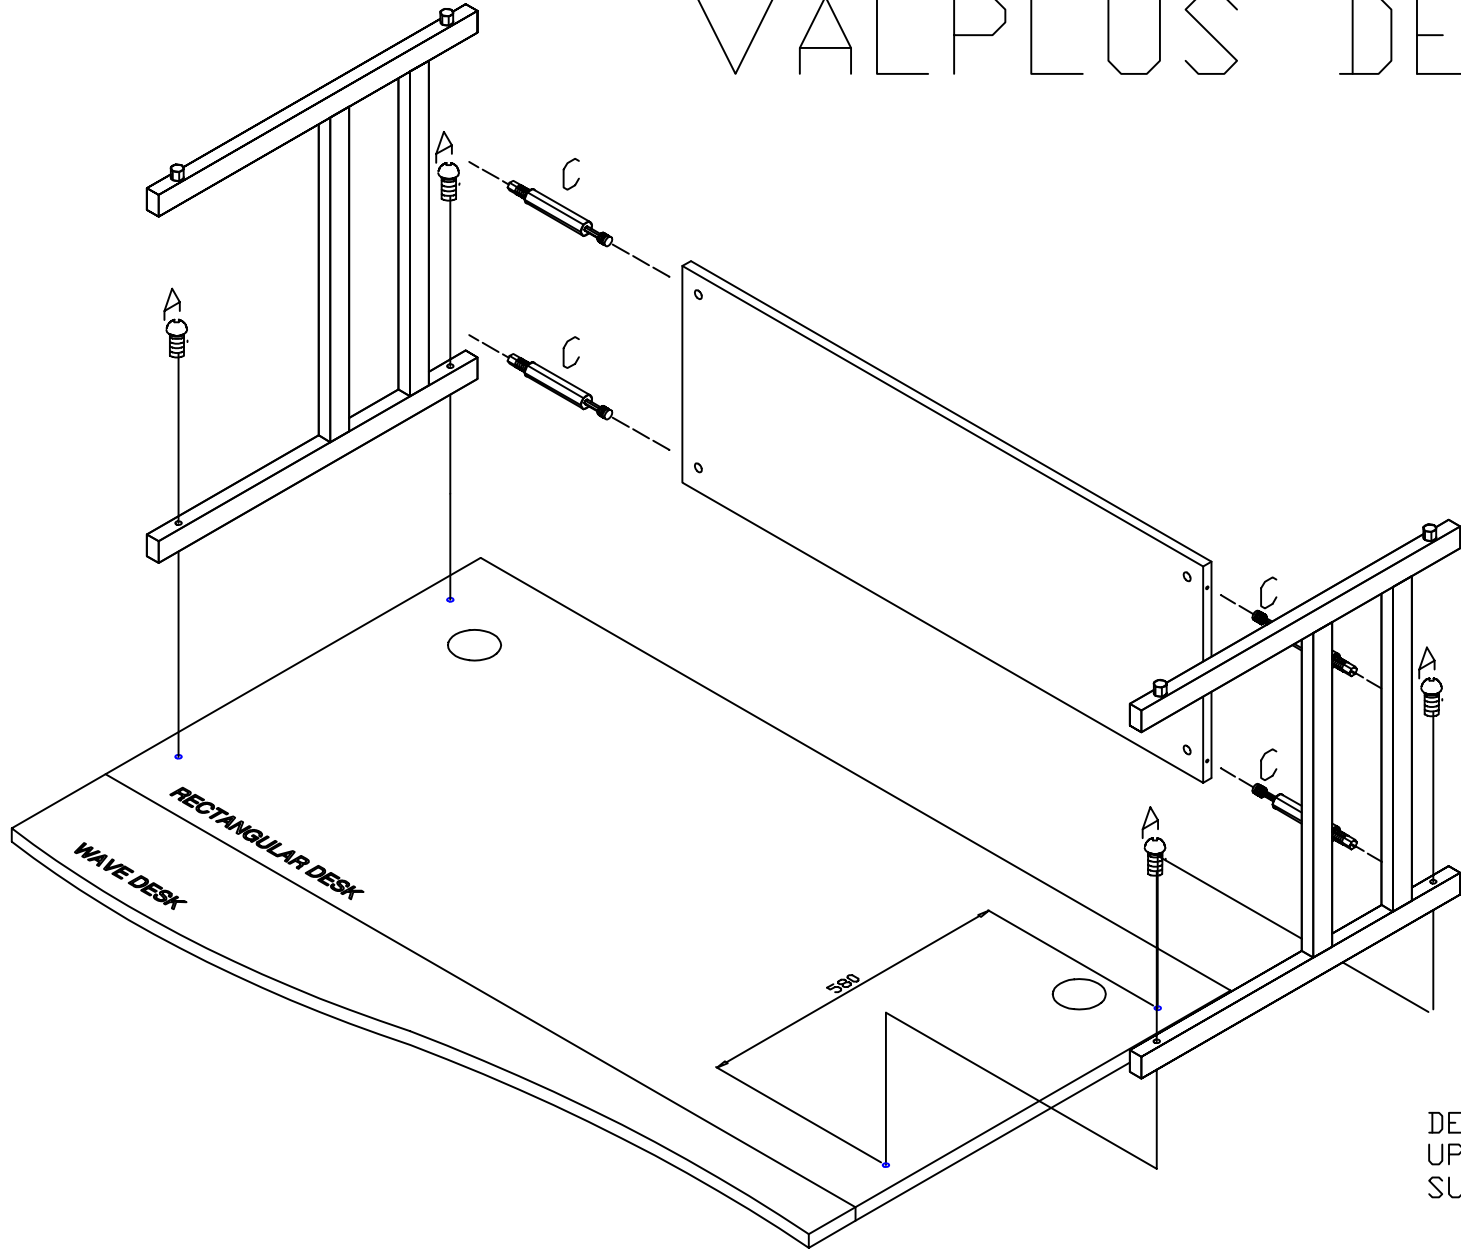

PART	QTY	DESCRIPTION
A	4	M6 X 50MM BOLT
C	4	34 MM MINIFIX PIN

# EC02 CANTILEVER VALPLUS DEKS

DESK MUST BE ASSEMBLED  
UPSIDE DOWN ON A FLAT  
SURFACE